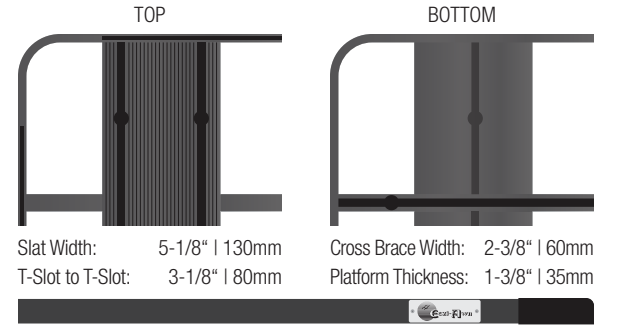

K9 ROOF RACK SYSTEM

PLATFORM GUIDE

The K9 Roof Rack Platform from Eezi-Awn is a revolutionary advancement in expedition-style racks; it is thinner, lighter, stronger, quieter, more functional, more aerodynamic, more durable, and more aesthetically complimentary to your vehicle than the competition. Made from matte black powder-coated, extruded aluminum with fully-welded joints (not bolts), the low-weight K9 offers an infinite number of gear organization configurations. At only 1-3/8" thick, the platform itself is very low-profile with aerodynamic edging that won't slow you down. With a modular system outside your vehicle to accommodate shovels, axes, jerry cans, and more, you save valuable space inside your vehicle.